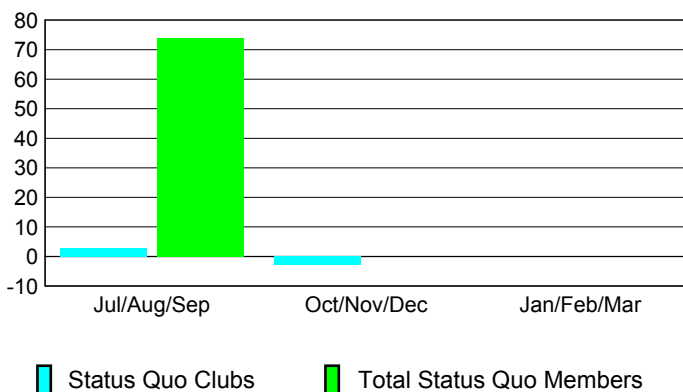

2008-2009 GMT Quarterly Report for District (or Undistricted) **District 355 C**

GMT: **BYEONG-DEOK KIM**

Location: **REPUBLIC OF KOREA**

GMT CA: **5**

CLUBS

Club Results 2008-2009

Clubs 2007-2008

| Month | New Club Goal | Actual New Clubs | Actual Dropped Clubs | Gain/Loss of Clubs | Gain/Loss of Clubs |
|---------------|---------------|------------------|----------------------|--------------------|--------------------|
| Jul/Aug/Sep | 1 | 0 | 0 | 0 | 0 |
| Oct/Nov/Dec | 1 | 1 | 0 | 1 | -1 |
| Jan/Feb/Mar | 1 | -1 | 0 | -1 | 0 |
| Totals | 3 | 0 | 0 | 0 | -1 |

Club Results 2008-2009

Goal, New, Dropped, Gain/Loss

Comparison of Club Gain/Loss

Current Year Compared to the Previous Year

YTD Status Quo Clubs 2008-2009

Status Quo Clubs Compared to Status Quo Members

MEMBERSHIP

Membership Results 2008-2009

Membership 2007-2008

| Month | Net Memb Goal | Actual New Memb | Actual Dropped Memb | Gain/Loss of Memb | Gain/Loss of Memb |
|---------------|---------------|-----------------|---------------------|-------------------|-------------------|
| Jul/Aug/Sep | 100 | 468 | -416 | 52 | 69 |
| Oct/Nov/Dec | 200 | 250 | -237 | 13 | 54 |
| Jan/Feb/Mar | 100 | 289 | -137 | 152 | 339 |
| Totals | 400 | 1007 | -790 | 217 | 462 |