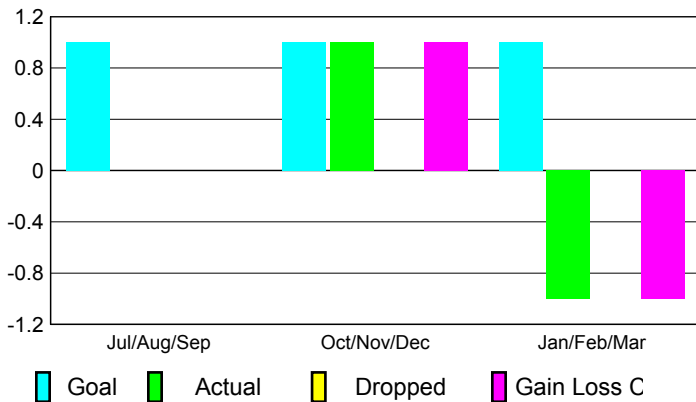

2008-2009 GMT Quarterly Report for District (or Undistricted) **District 355 C**

GMT: **BYEONG-DEOK KIM**

Location: **REPUBLIC OF KOREA**

GMT CA: **5**

CLUBS

Club Results 2008-2009

Clubs 2007-2008

| Month | New Club Goal | Actual New Clubs | Actual Dropped Clubs | Gain/Loss of Clubs | Gain/Loss of Clubs |
|---------------|---------------|------------------|----------------------|--------------------|--------------------|
| Jul/Aug/Sep | 1 | 0 | 0 | 0 | 0 |
| Oct/Nov/Dec | 1 | 1 | 0 | 1 | -1 |
| Jan/Feb/Mar | 1 | -1 | 0 | -1 | 0 |
| Totals | 3 | 0 | 0 | 0 | -1 |

Club Results 2008-2009

Goal, New, Dropped, Gain/Loss

Comparison of Club Gain/Loss

Current Year Compared to the Previous Year

YTD Status Quo Clubs 2008-2009

Status Quo Clubs Compared to Status Quo Members

MEMBERSHIP