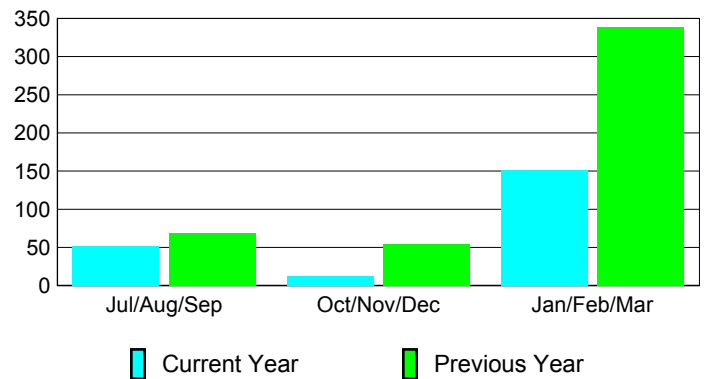

Membership Results 2008-2009

Membership 2007-2008

| Month | Net Memb Goal | Actual New Memb | Actual Dropped Memb | Gain/Loss of Memb | Gain/Loss of Memb |
|---------------|---------------|-----------------|---------------------|-------------------|-------------------|
| Jul/Aug/Sep | 100 | 468 | -416 | 52 | 69 |
| Oct/Nov/Dec | 200 | 250 | -237 | 13 | 54 |
| Jan/Feb/Mar | 100 | 289 | -137 | 152 | 339 |
| Totals | 400 | 1007 | -790 | 217 | 462 |

Membership Results 2008-2009

Goal, New, Dropped, Gain/Loss

Comparison of Membership Gain/Loss

Current Year Compared to the Previous Year

Gender Comparison 2008-2009