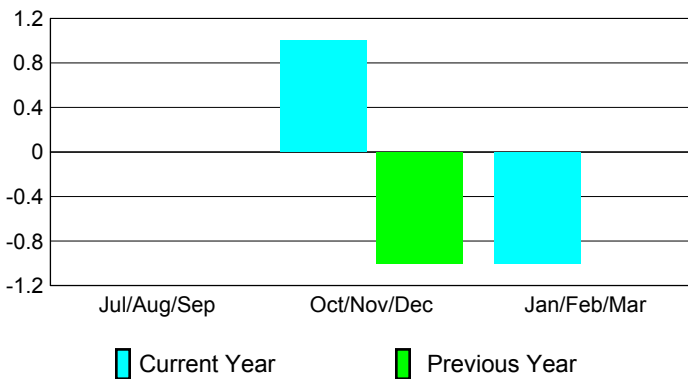

2008-2009 GMT Quarterly Report for District (or Undistricted) **District 355 C**

GMT: **BYEONG-DEOK KIM**

Location: **REPUBLIC OF KOREA**

GMT CA: **5**

CLUBS

Club Results 2008-2009

Clubs 2007-2008

| Month | New Club Goal | Actual New Clubs | Actual Dropped Clubs | Gain/Loss of Clubs | Gain/Loss of Clubs |
|---------------|---------------|------------------|----------------------|--------------------|--------------------|
| Jul/Aug/Sep | 1 | 0 | 0 | 0 | 0 |
| Oct/Nov/Dec | 1 | 1 | 0 | 1 | -1 |
| Jan/Feb/Mar | 1 | -1 | 0 | -1 | 0 |
| Totals | 3 | 0 | 0 | 0 | -1 |

Club Results 2008-2009

Goal, New, Dropped, Gain/Loss

Comparison of Club Gain/Loss

Current Year Compared to the Previous Year

YTD Status Quo Clubs 2008-2009

Status Quo Clubs Compared to Status Quo Members

MEMBERSHIP