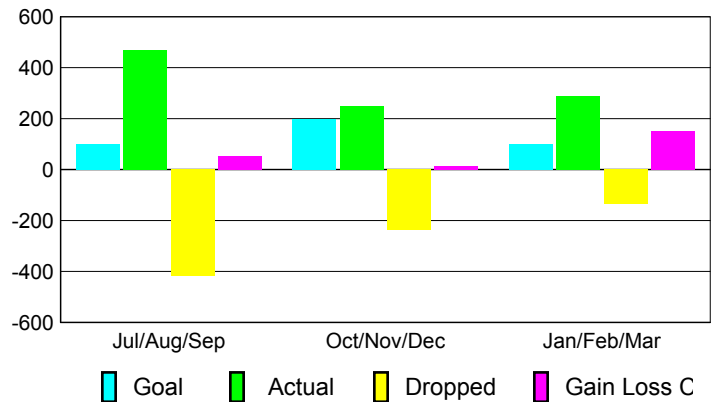

Membership Results 2008-2009

Goal, New, Dropped, Gain/Loss